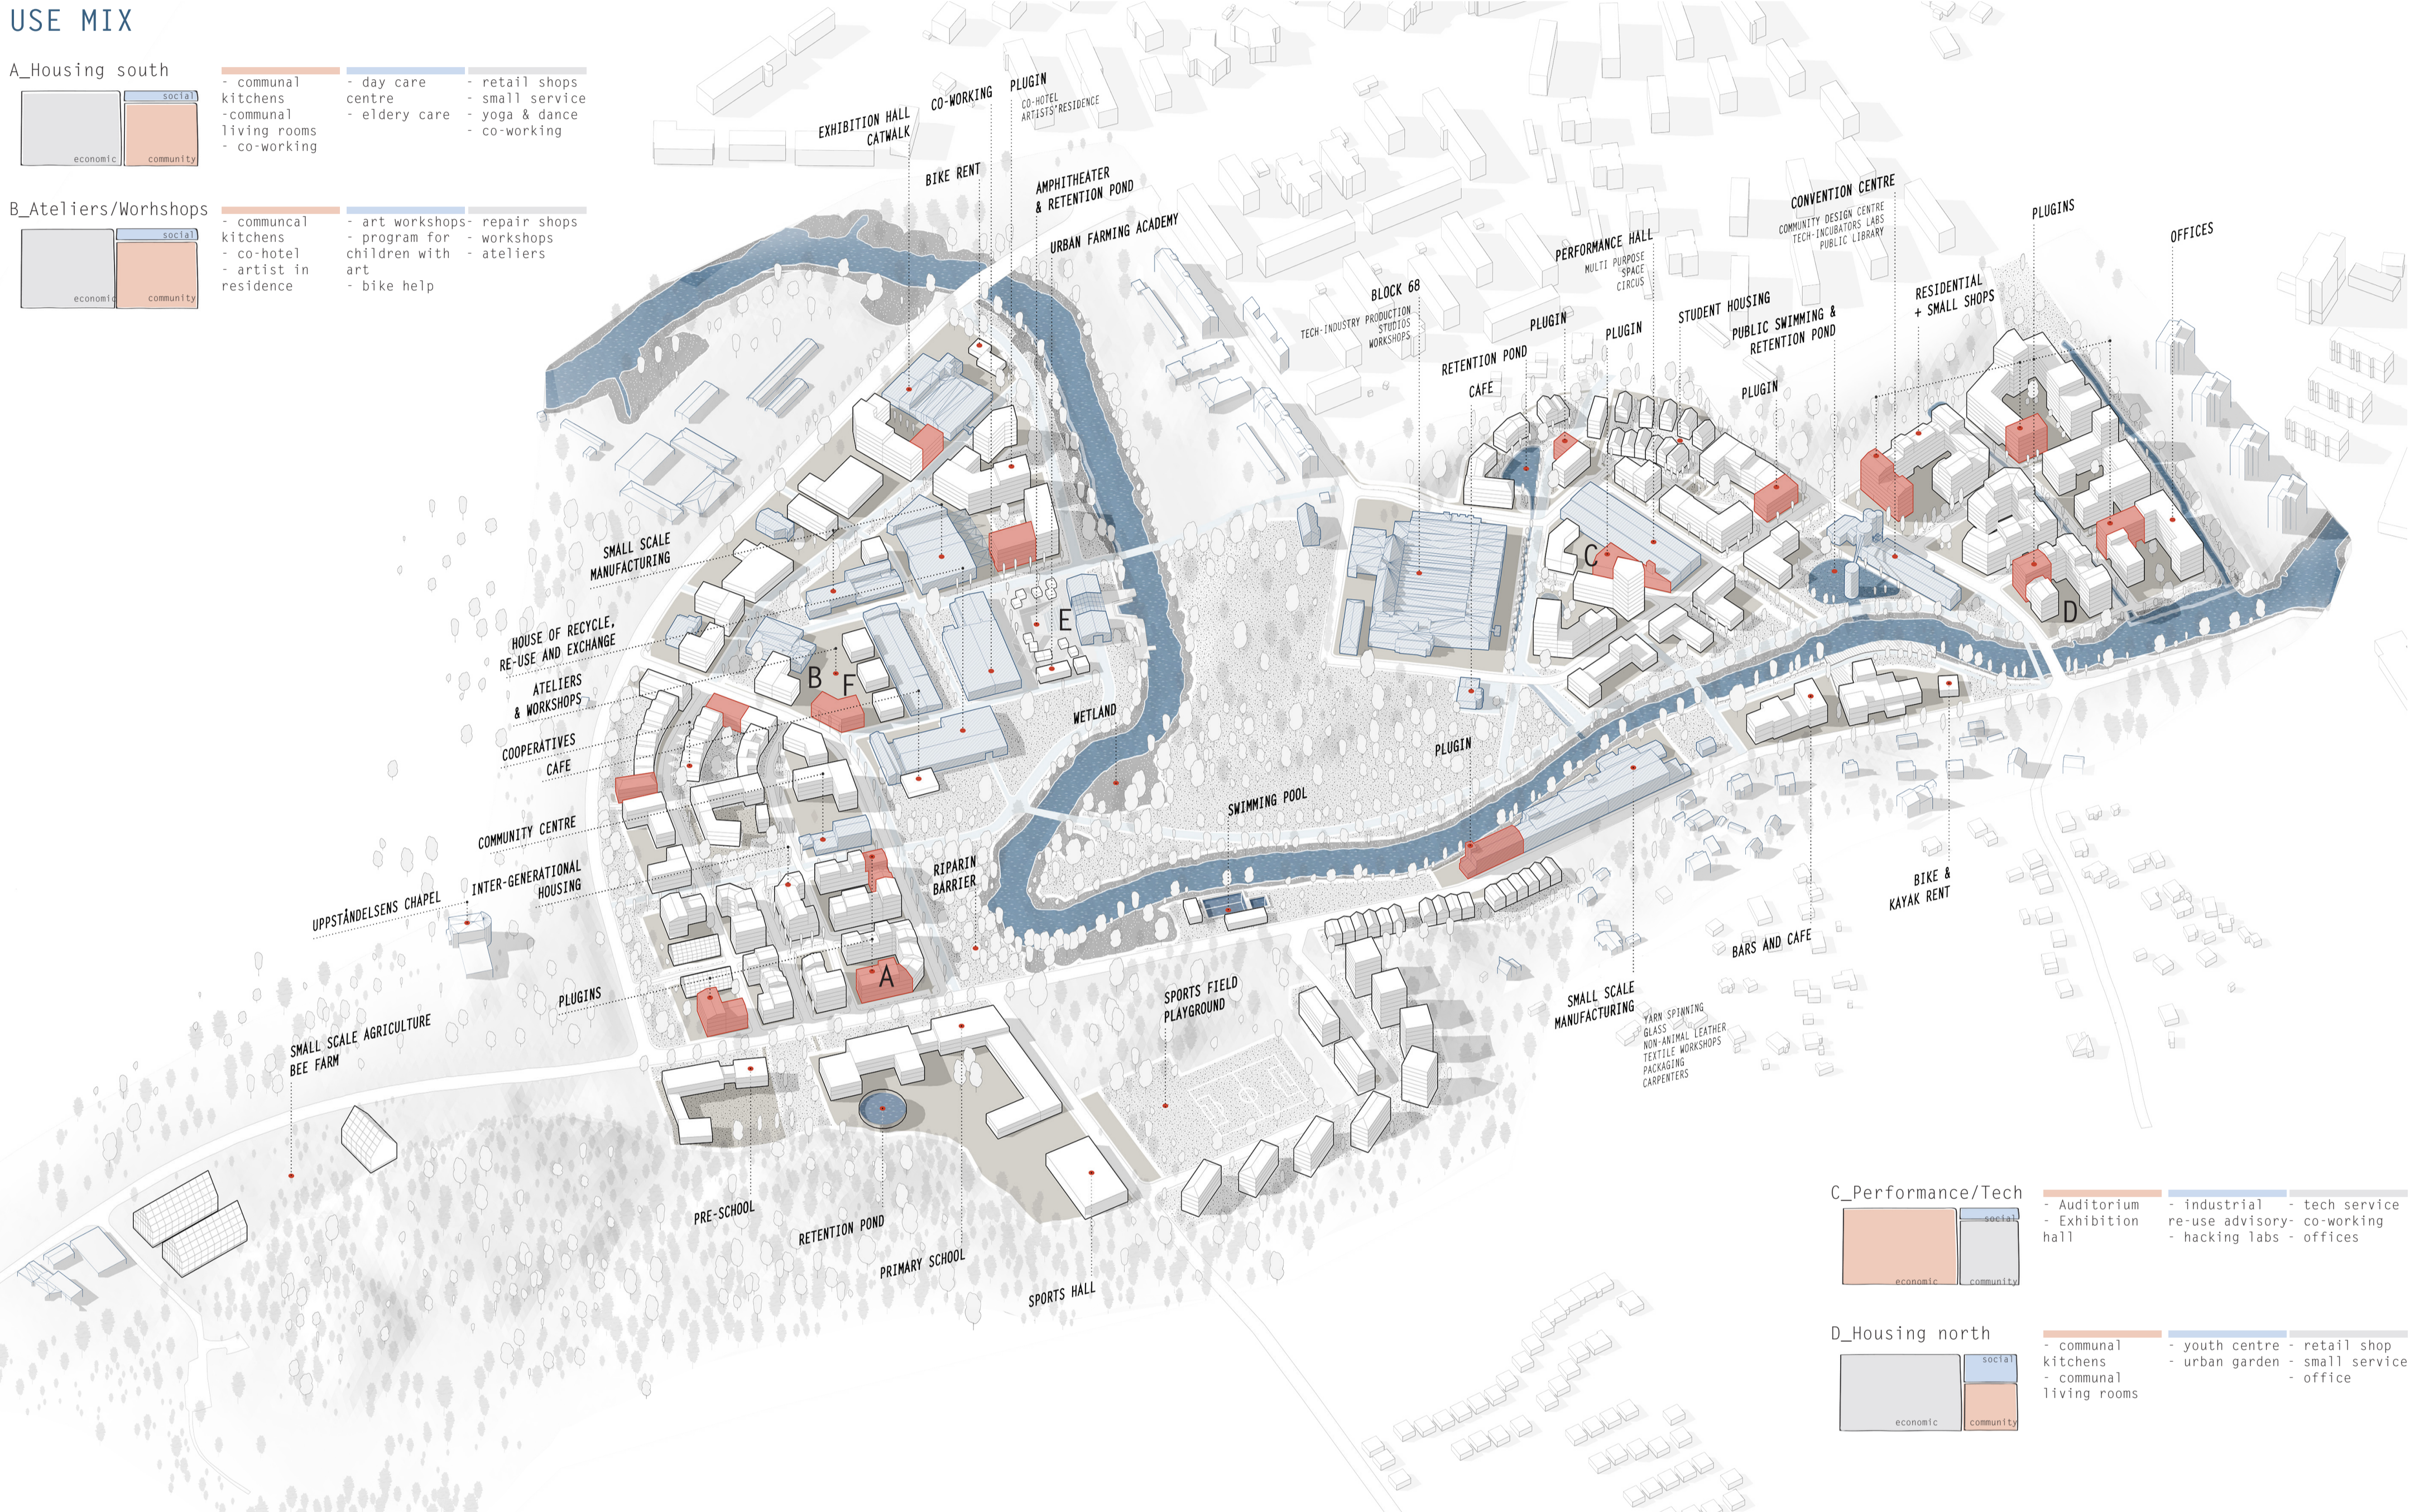

PLUGINS FOR PRODUCTION

A_ HOUSING SOUTH

B_ ATELIERS AND WORKSHOPS

C_ PERFORMANCE/TECH HALL

D_ HOUSING NORTH

USE MIX

- A_Housing south**
- communal kitchens
 - communal living rooms
 - co-working
 - day care centre
 - yoga & dance
 - elderly care
 - co-working
 - retail shops
 - small service
- B_Ateliers/Workshops**
- communal kitchens
 - co-hotel
 - artist in residence
 - art workshops
 - program for children with art
 - bike help
 - repair shops
 - workshops
 - ateliers

E_ MULTIFUNCTIONAL AMPHITHEATER AND RETENTION POND

F_ INNER COURTYARD ATELIERS