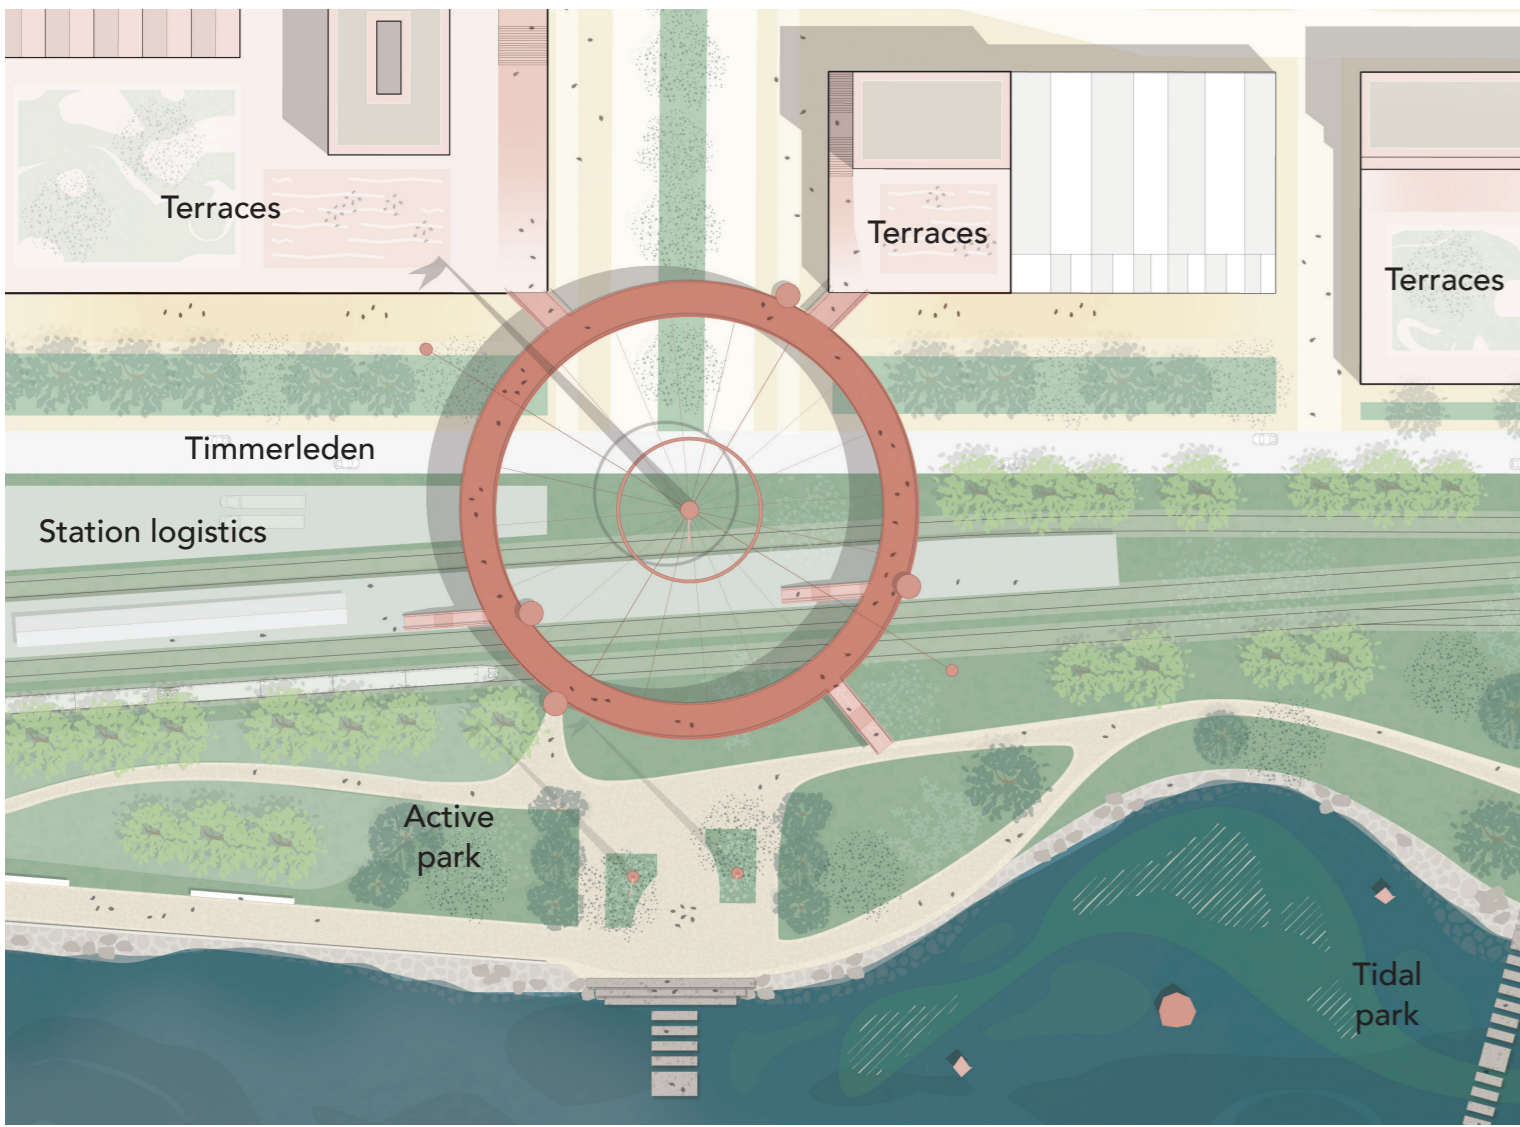

Waterfront Activating water

Station bridge Multi-modal hub

Circular bridge A new landmark

Linear bridge Linking to the water

Boomerang bridge Treetop trail experience

Approaching Piteå View from the train

Station square

Multi-modal hub

Event plaza

Waterfront

Terraces (+7m)

Timmerleden

Station concourse

Active waterfront park

Sörfjärden area

Timmerleden

Railways

Tidal park

Bird's nest

Water sculptures

Waterfront park

Industrial railway

Bike ramp

Wetland trail

Tidal park

Water sculptures