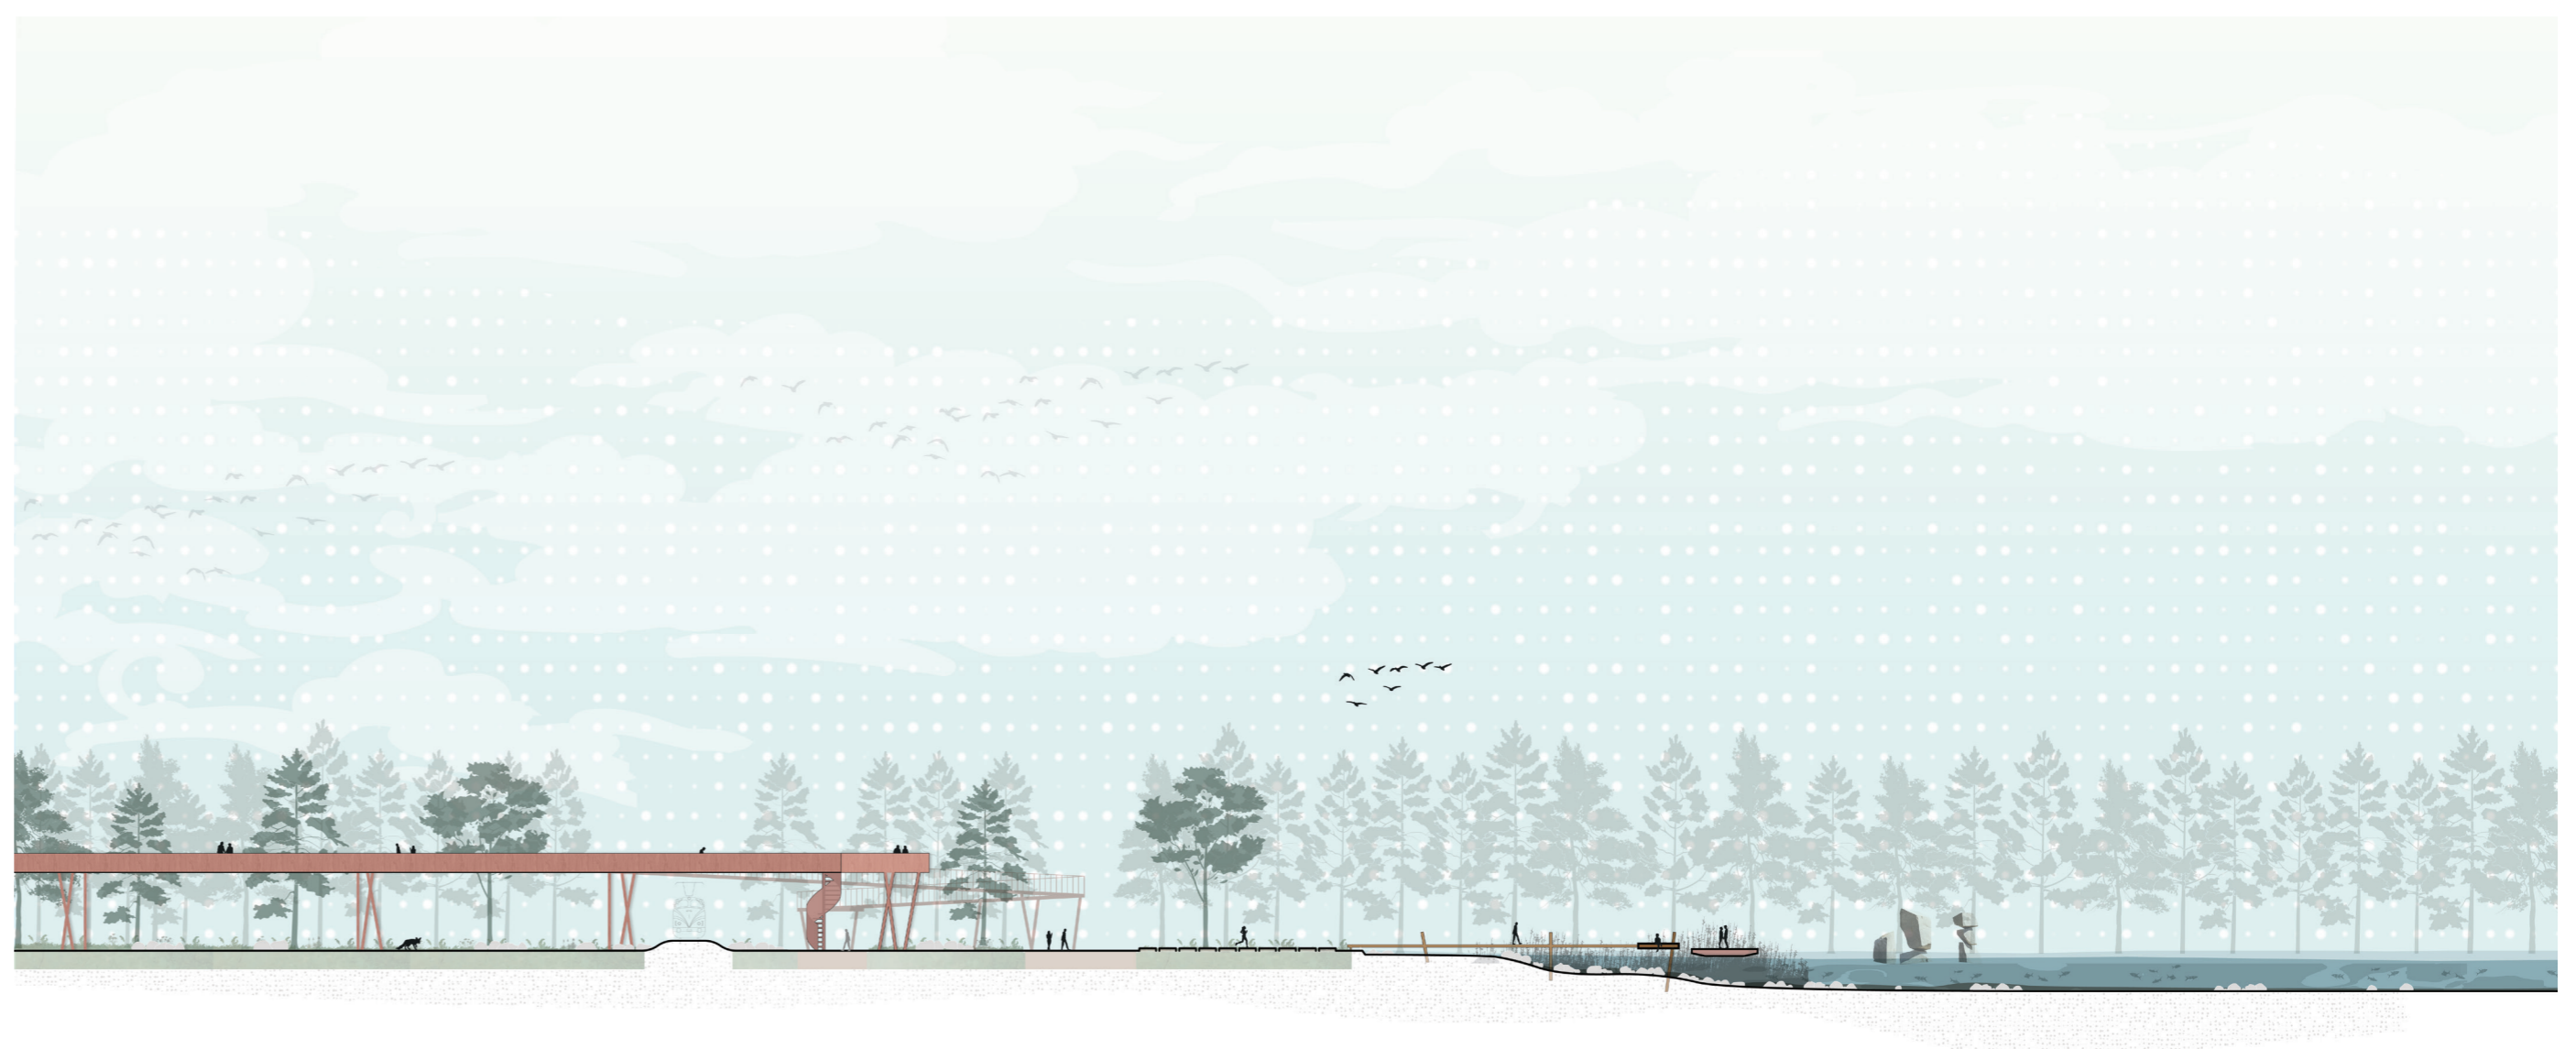

Sörfjärden area

Timmerleden

Railways

Tidal park

Bird's nest

Water sculptures

Waterfront park

Industrial railway

Bike ramp

Wetland trail

Tidal park

Water sculptures