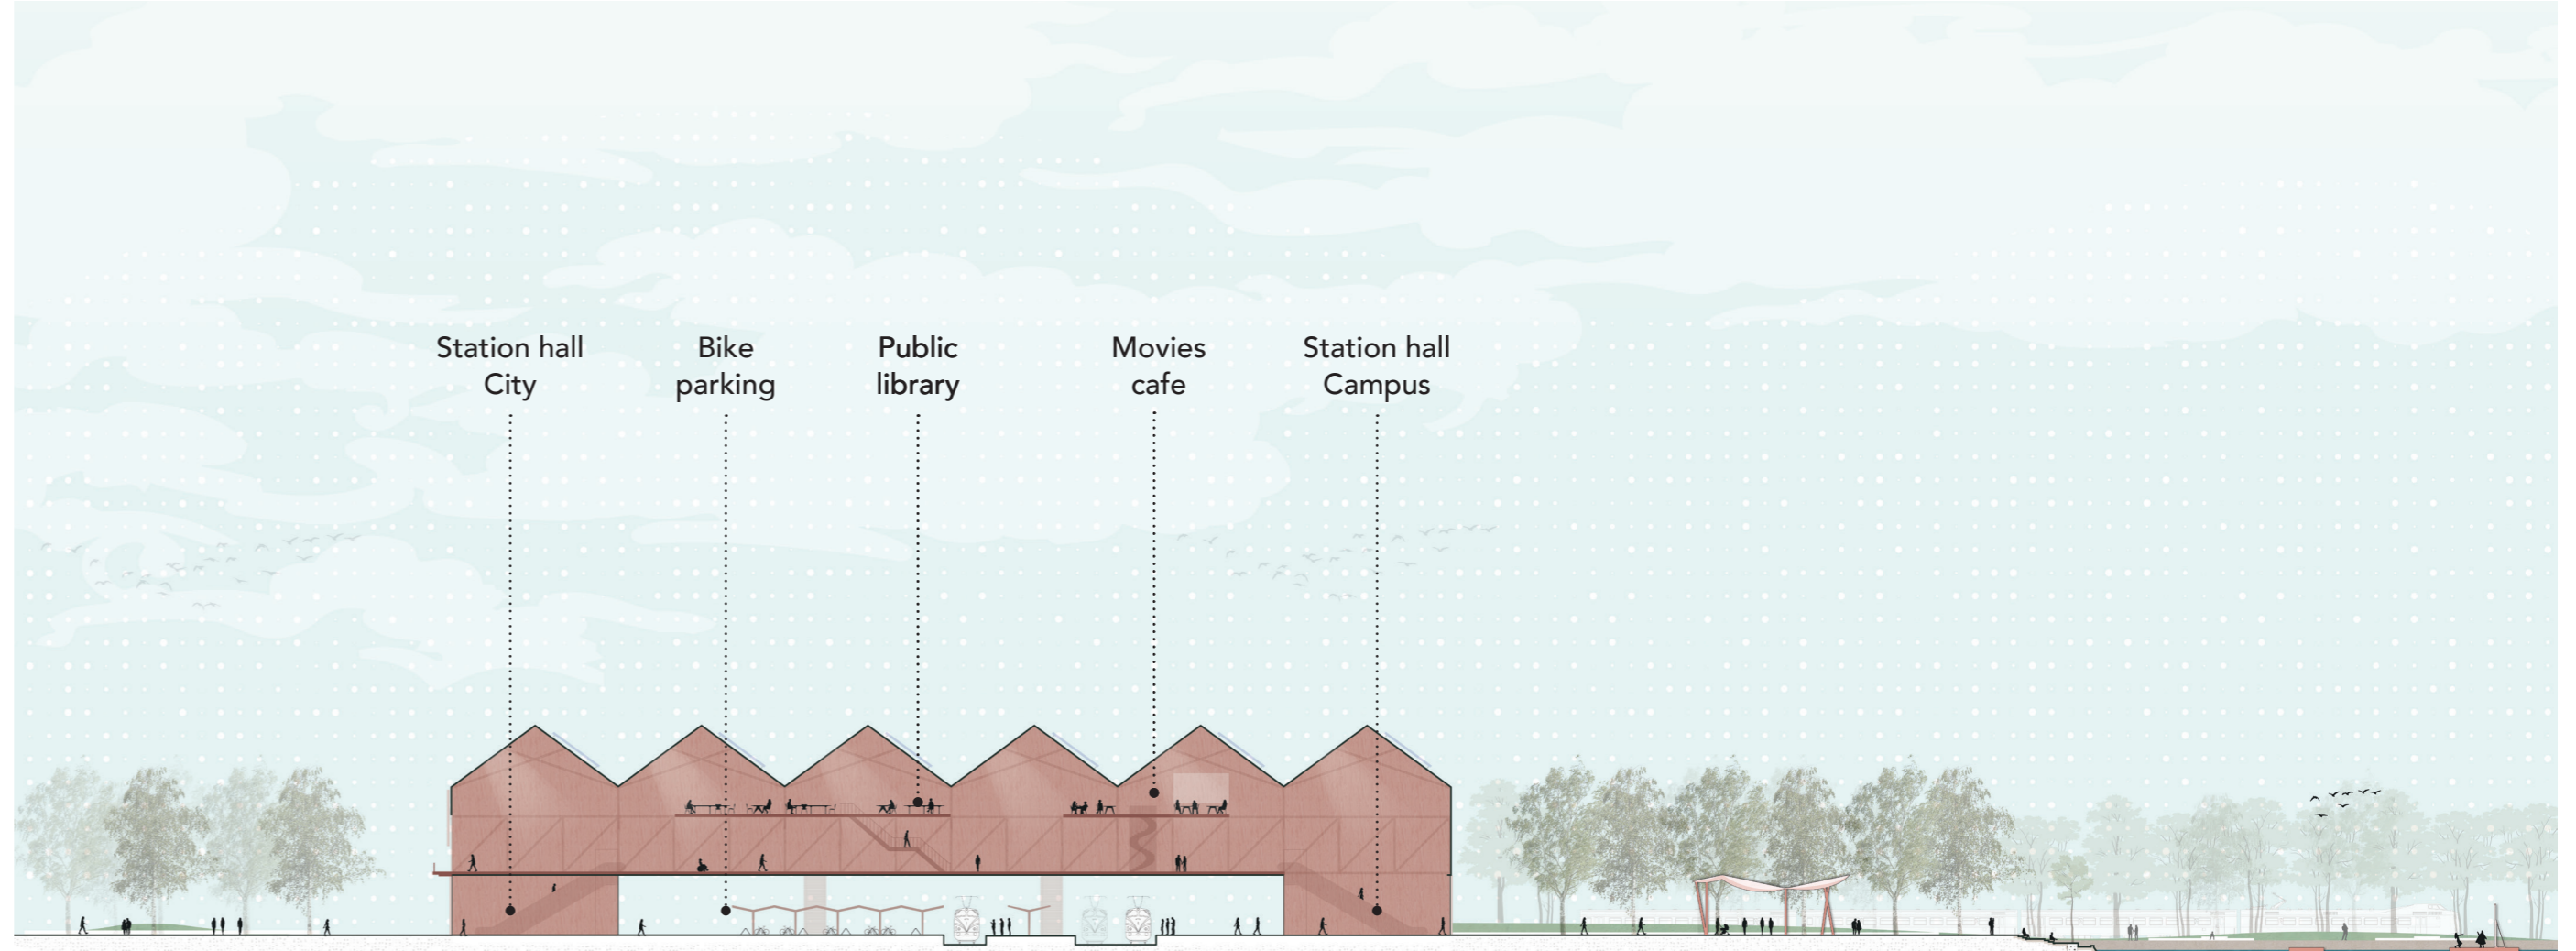

Waterfront Activating water

Station bridge Multi-modal hub

Circular bridge A new landmark

Linear bridge Linking to the water

Boomerang bridge Treetop trail experience

Approaching Piteå View from the train

Station square

Multi-modal hub

Event plaza

Waterfront

Terraces (+7m)

Timmerleden

Station concourse

Active waterfront park

Sörfjärden area

Wetland trail

Tidal park

Water sculptures