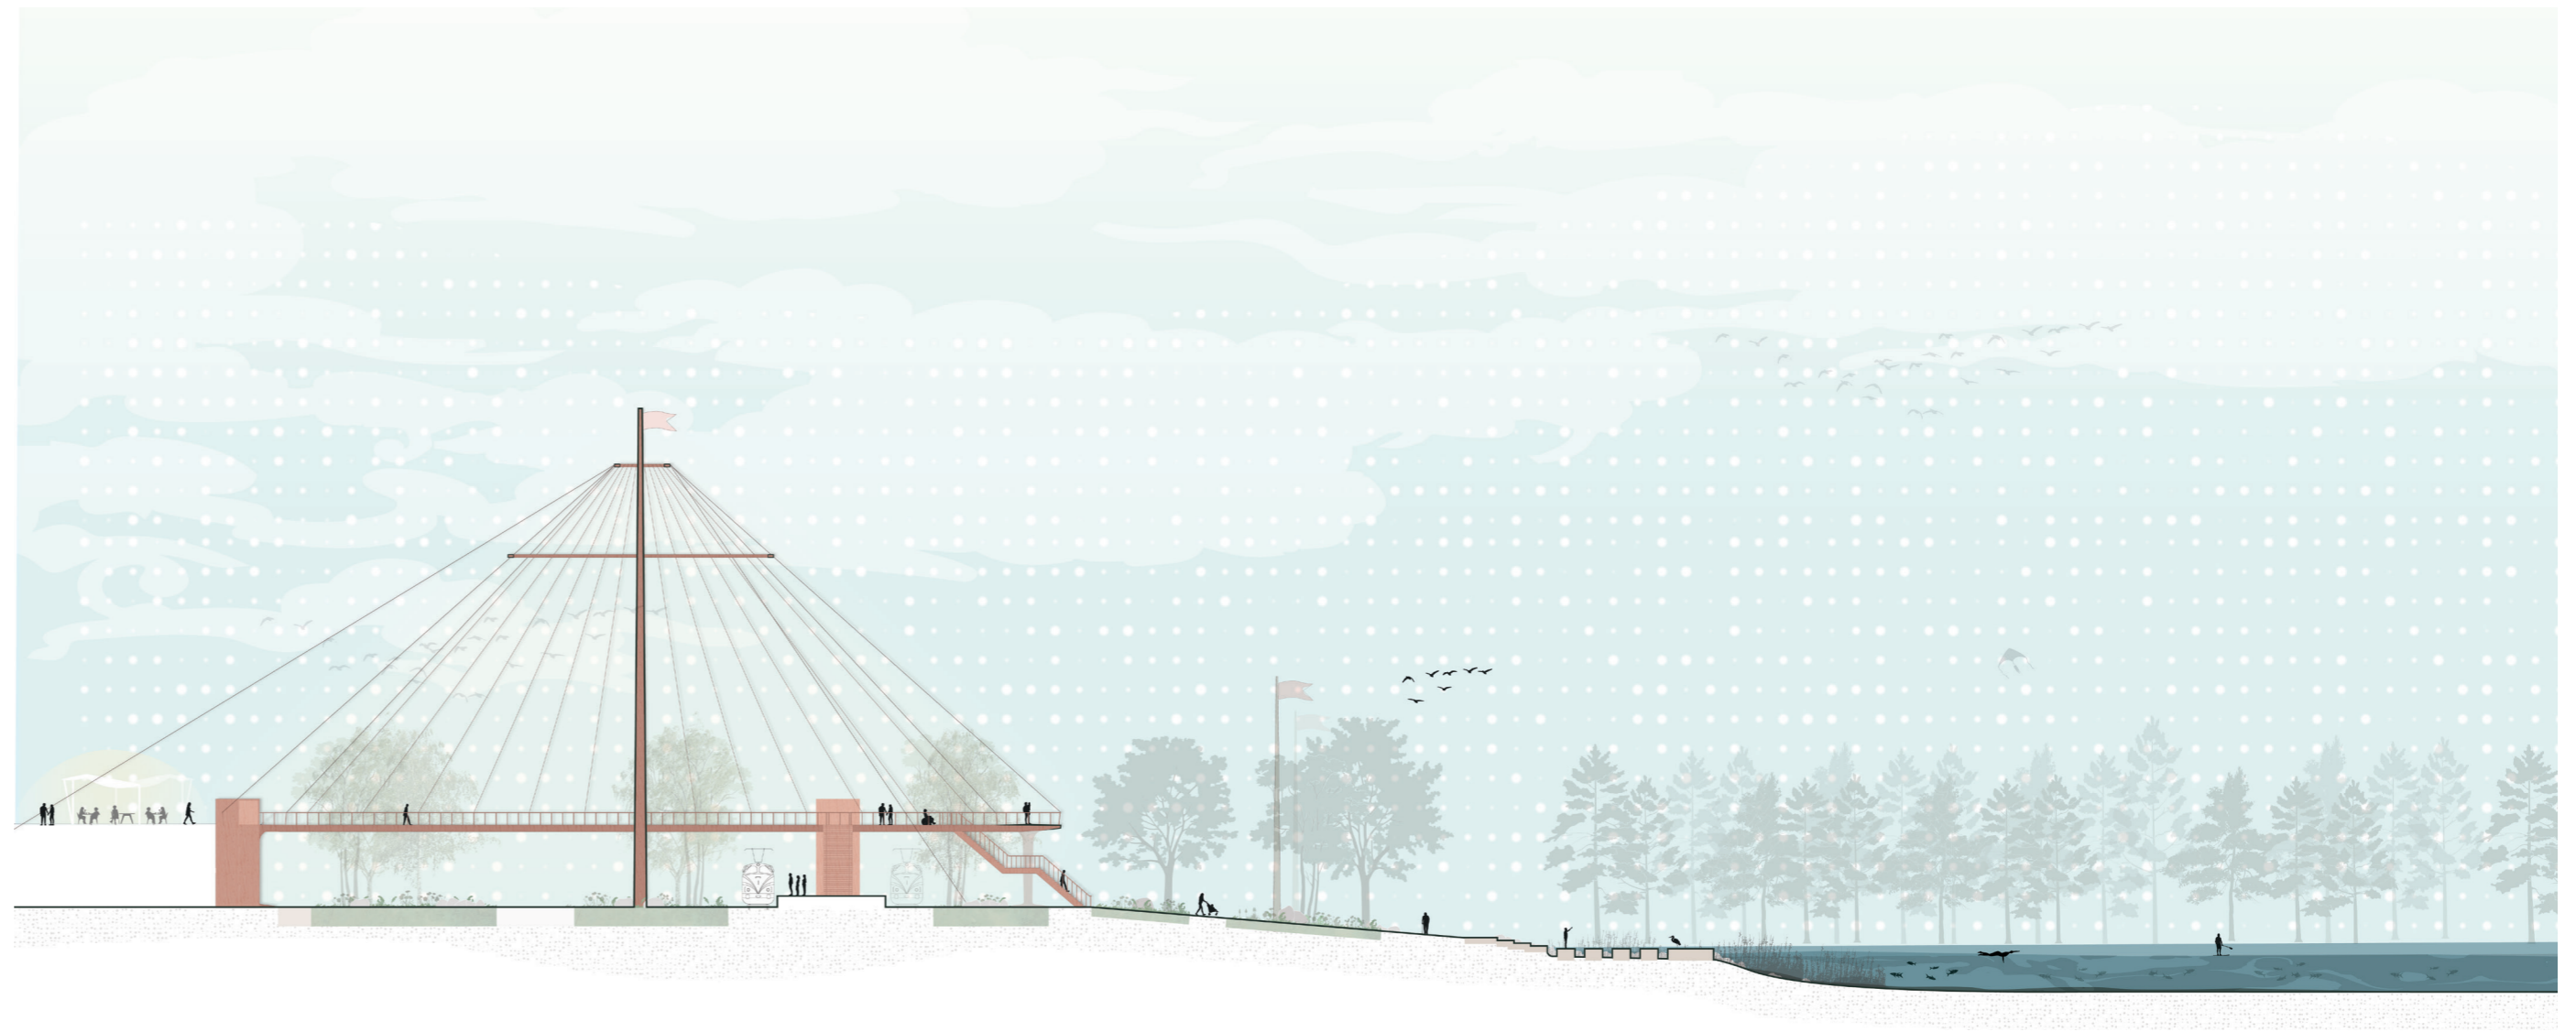

Waterfront Activating water

Station bridge Multi-modal hub

Circular bridge A new landmark

Linear bridge Linking to the water

Boomerang bridge Treetop trail experience

Approaching Piteå View from the train

Station square

Multi-modal hub

Event plaza

Waterfront

Terraces (+7m)

Timmerleden

Station concourse

Active waterfront park

Sörfjärden area

Wetland trail

Tidal park

Water sculptures