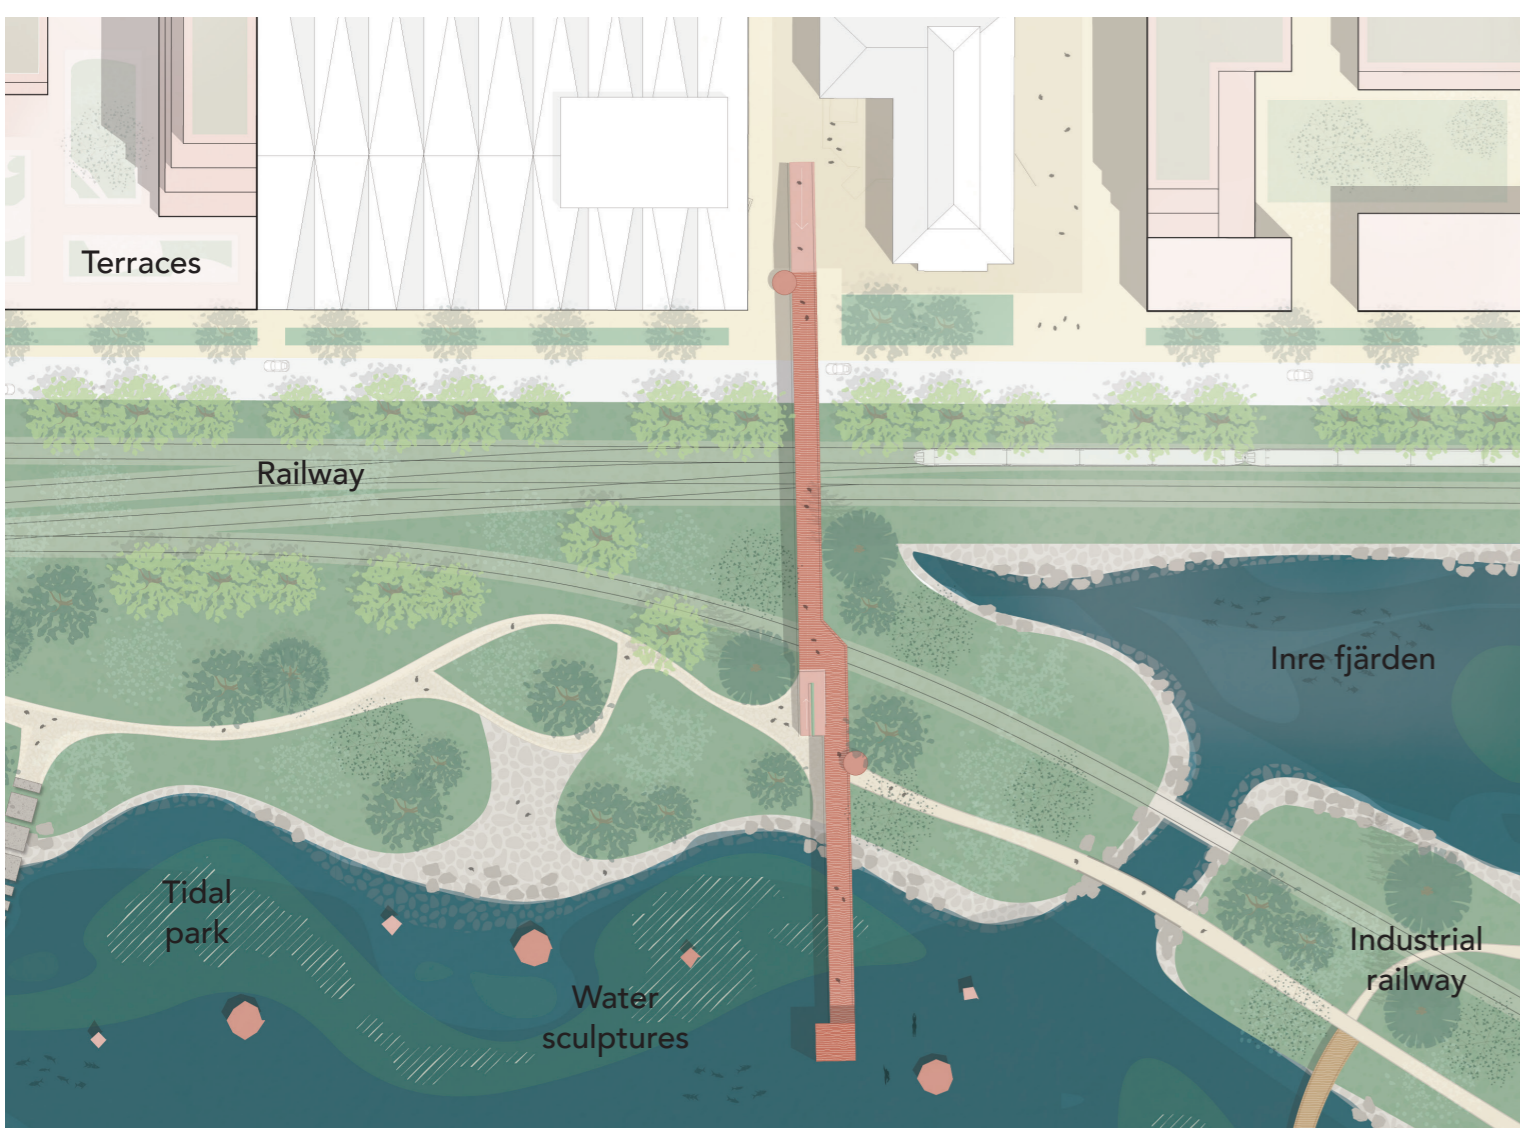

Waterfront Activating water

Station bridge Multi-modal hub

Circular bridge A new landmark

Linear bridge Linking to the water

Boomerang bridge Treetop trail experience

Approaching Piteå View from the train

Station square

Multi-modal hub

Event plaza

Waterfront

Terraces (+7m)

Timmerleden

Station concourse

Active waterfront park

Sörfjärden area

Timmerleden

Railways

Tidal park

Bird's nest

Water sculptures

Waterfront park

Industrial railway

Bike ramp

Wetland trail

Tidal park

Water sculptures