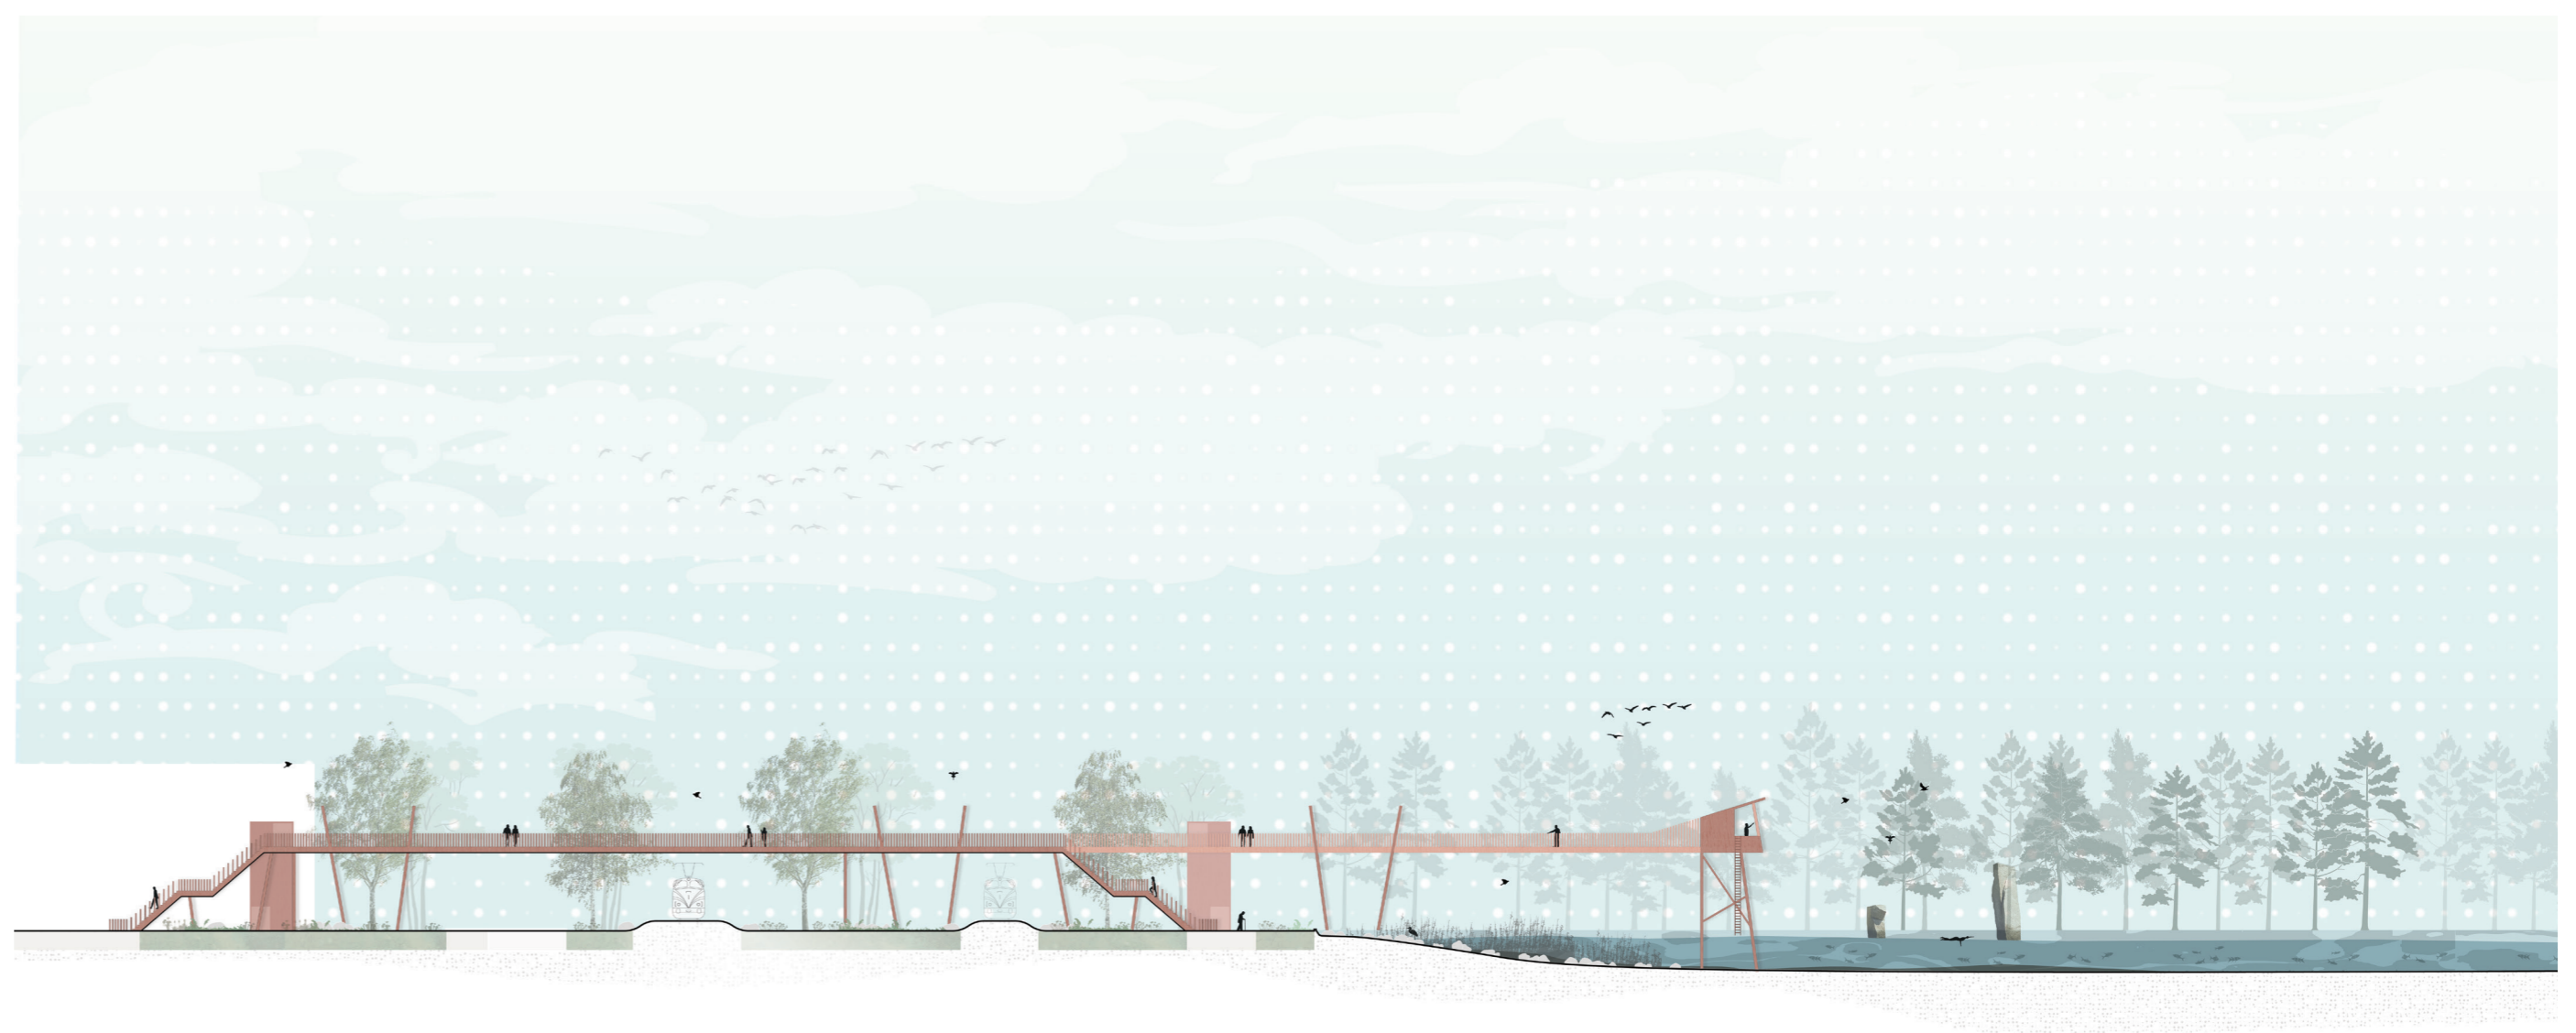

Waterfront Activating water

Station bridge Multi-modal hub

Circular bridge A new landmark

Linear bridge Linking to the water

Boomerang bridge Treetop trail experience

Approaching Piteå View from the train

Station square

Multi-modal hub

Event plaza

Waterfront

Terraces (+7m)

Timmerleden

Station concourse

Active waterfront park

Sörfjärden area

Wetland trail

Tidal park

Water sculptures