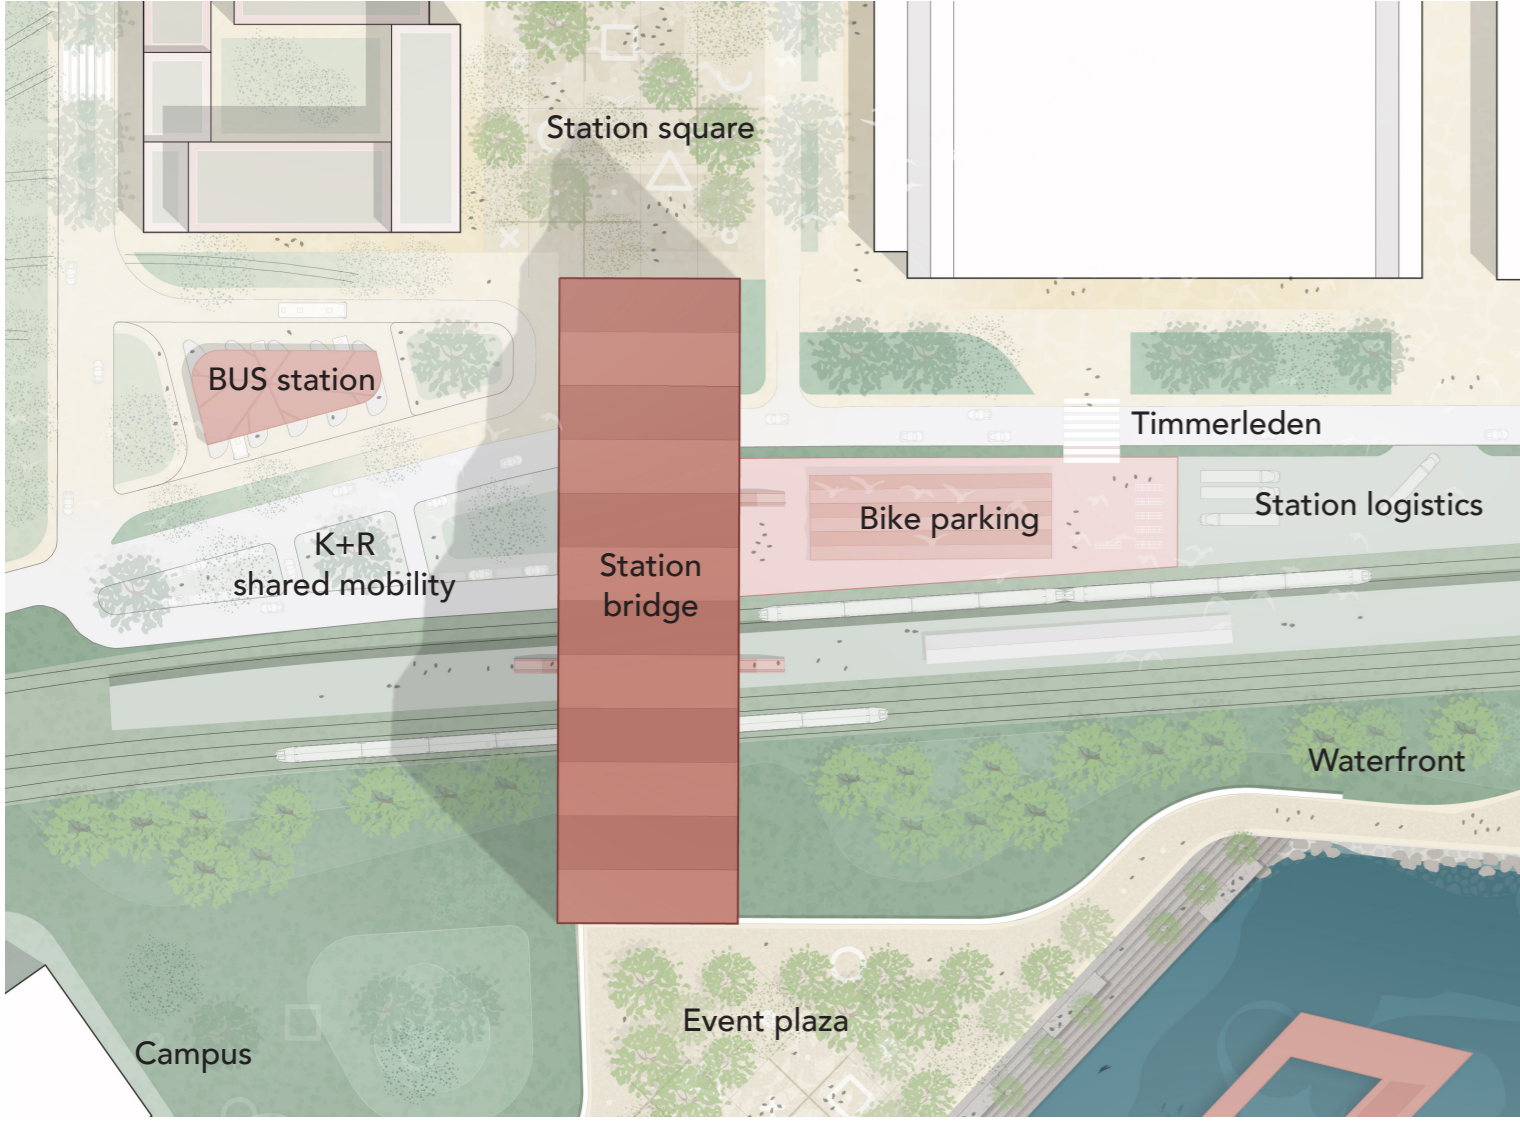

Waterfront Activating water

Station bridge Multi-modal hub

Circular bridge A new landmark

Linear bridge Linking to the water

Boomerang bridge Treetop trail experience

Approaching Piteå View from the train

Station square

Multi-modal hub

Event plaza

Waterfront

Terraces (+7m)

Timmerleden

Station concourse

Active waterfront park

Sörfjärden area

Timmerleden

Railways

Tidal park

Bird's nest

Water sculptures

Waterfront park

Industrial railway

Bike ramp

Wetland trail

Tidal park

Water sculptures